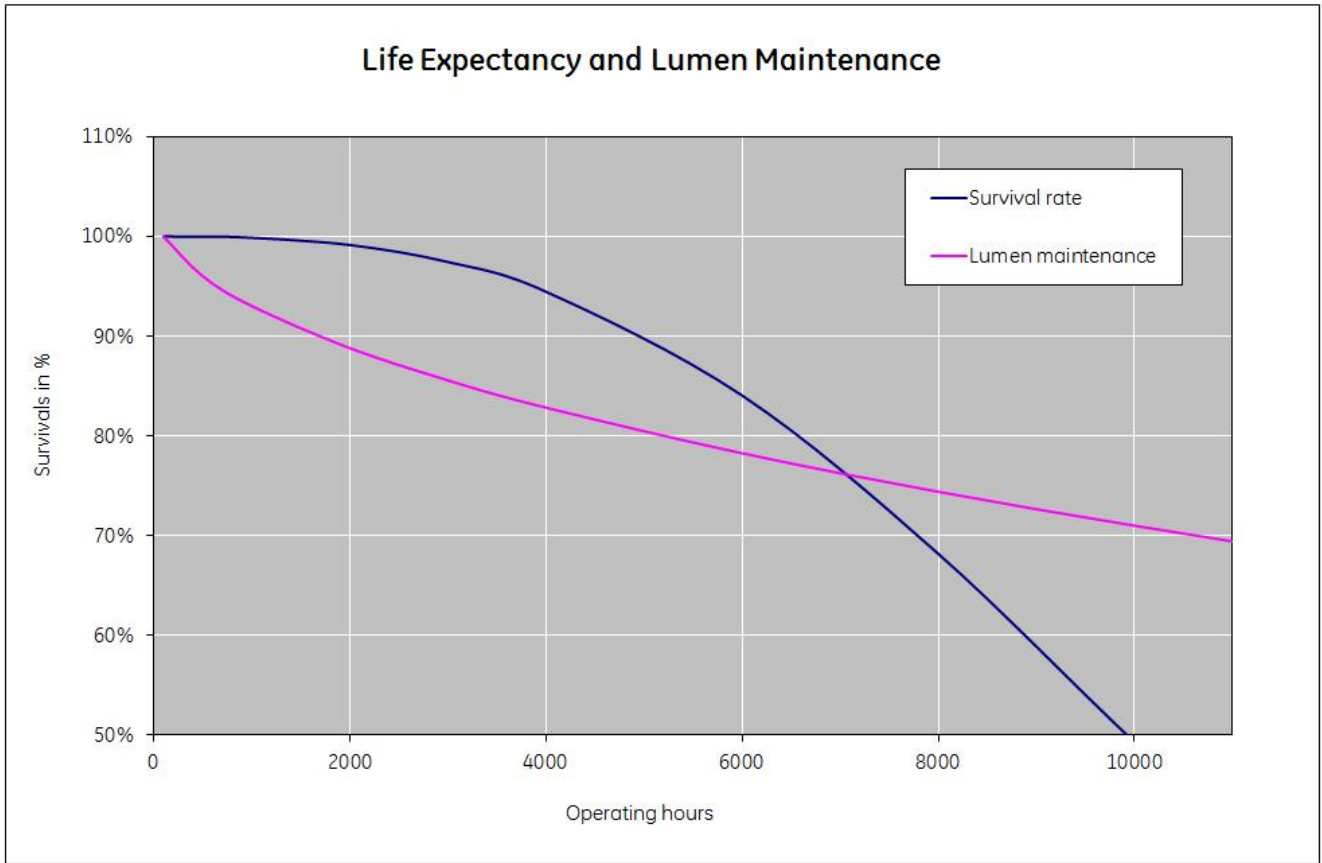

Electrical data

Lamp Current [A]	90
Operating Temperature (MAX) [°C]	50
Starting ambient temperature range	-20
Startup time [sec]	0.2
Dimming Capability	No
Nominal power [W]	11
Nominal lamp voltage [V]	230

Logistic data

DUN Code	10043168773673
EAN Code	0043168773676
Pack Quantity	6
Inner pack type	TRAY
Outer pack type	OUTER BOX
Layer quantity	174 EUR, 216 UK
Layer quantity EUR	174
Layer quantity UK	216
Pallet quantity EUR (PC)	1218
Pallet quantity UK (PC)	1512
Outer case size	146 x 213 x 144 (mm)
Product status	Phased-out

Survival data